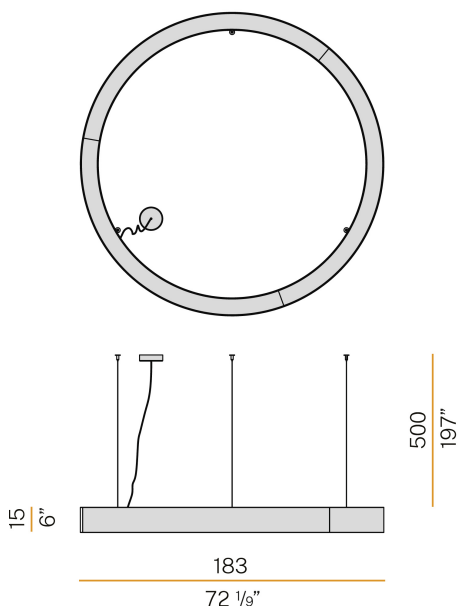

PANZERI

Golden Ring

220-240V AC dimmable (DALI/Push DIM)

L08101.180.0402

● white

Data sheet

CODE	L08101.180.0402
SYSTEM POWER CONSUMPTION	220W
EFFICACY	71.36lm/W
LIGHT SOURCE	LED
LIGHT SOURCE LIFETIME	L80 (B20) 80.000h
COLOUR TEMPERATURE	3000K Ra>90
LIGHT DISTRIBUTION	diffused
POWER SUPPLY	220-240V AC
FREQUENCY	50/60Hz
ELECTRICAL CONFIGURATION	dimmable (DALI/Push DIM)
DRIVER	integrated included
NOMINAL LUMINOUS FLUX	31432lm
LUMEN OUTPUT	15699lm
EFFICIENCY	49.9%
WEIGHT	22,51 Kg
PROTECTION DEGREE	IP40
COLOUR TOLLERANCES	SDCM 3
GLOW WIRE TEST PERFORMANCE	850°
PACKING DIMENSIONS (CM)	203,0 x 25,0 x 203,0

Suspension lighting fixture for interiors, with direct and indirect light emission. Pickled sheet metal structure in polyacrylic paint. Aluminium dissipation plates. Aluminium and pickled sheet metal covers in white or black polyacrylic paint, or with gold leaf coating. Diffusers in modelled polycarbonate with opaline finish. Suspension kit with griplocks and 5m (196,9") long steel cables. 5m (196,9") long power cable in transparent PVC. Power canopy with galvanized sheet metal ceiling bracket and pickled sheet metal covering in white or black polyacrylic paint, or with gold leaf coating.

Technical drawing

Polar diagram

PANZERI

Golden Ring

Accessories / canopy

M8101-3

Canopy for power supply and to join 3 steel cables.