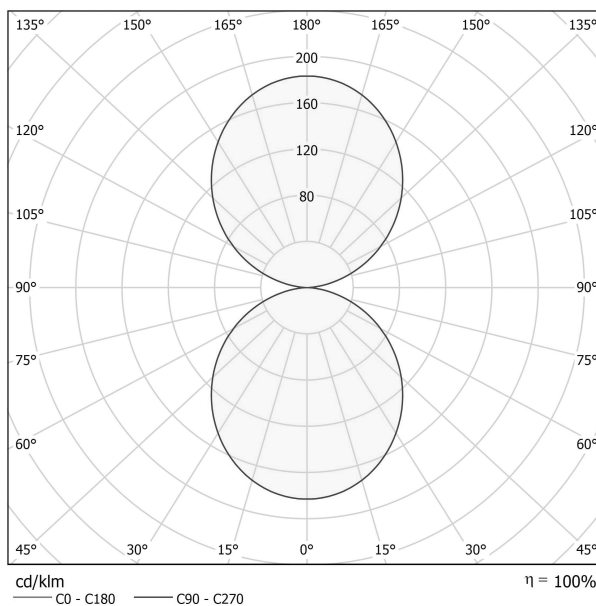

Polar diagram